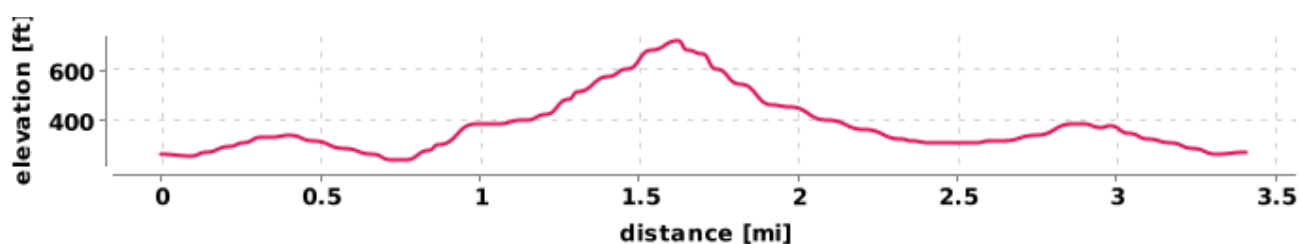

89

88

87

ST

86

85

CAERPHILLY 5K TRAIL RACE

Route Information

Caerphilly 5K Trail Race

Route Summary

Total Distance **3.41 mi (5.48 km)**
 Elevation **244 ft at lowest point**
719 ft at highest point
 Total Ascent **643 ft**

Elevation Profile

Route Card

#	OS Grid Ref	Dist from start	Latitude	Longitude	Elevation
0	ST 168 873	0 mi	51° 34' 44" N	3° 12' 6" W	271 ft
	Dist to next: 3.41 mi, Ascent to next: 1 ft				
1	ST 168 873	3.41 mi	51° 34' 44" N	3° 12' 7" W	272 ft