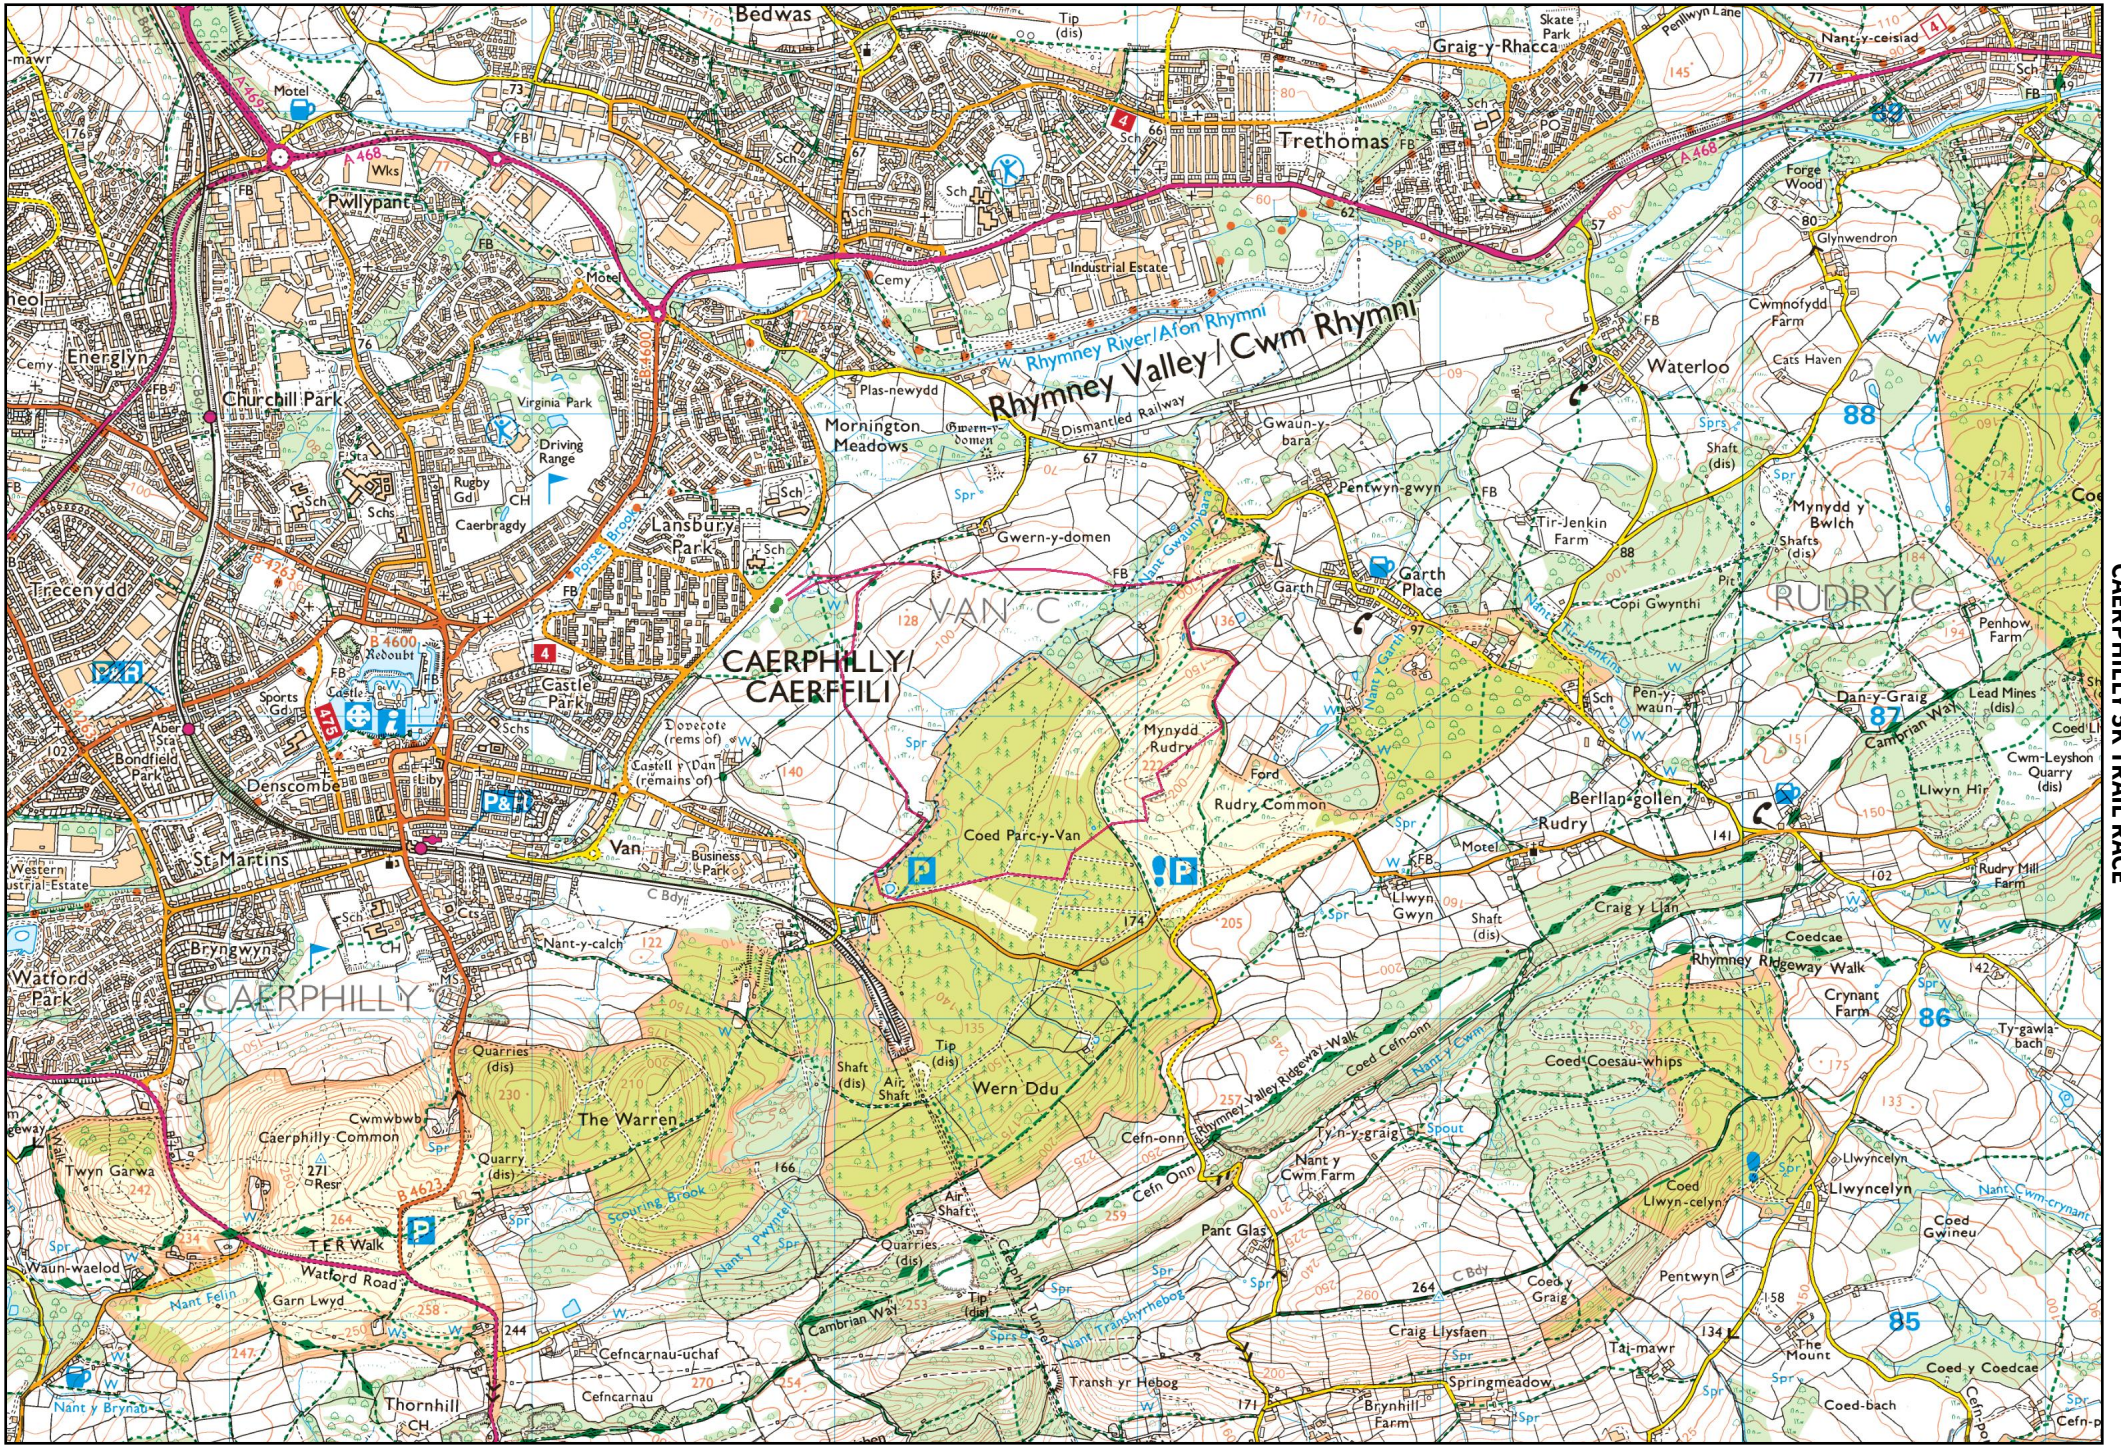

89

88

87

ST

86

85

CAERPHILLY 5K TRAIL RACE

Route Information

Caerphilly 5K Trail Race

Route Summary

Total Distance **3.41 mi (5.48 km)**
 Elevation **244 ft at lowest point**
719 ft at highest point
 Total Ascent **643 ft**

Elevation Profile

Route Card

#	OS Grid Ref	Dist from start	Latitude	Longitude	Elevation
0	ST 168 873	0 mi	51° 34' 44" N	3° 12' 6" W	271 ft
	Dist to next: 3.41 mi, Ascent to next: 1 ft				
1	ST 168 873	3.41 mi	51° 34' 44" N	3° 12' 7" W	272 ft